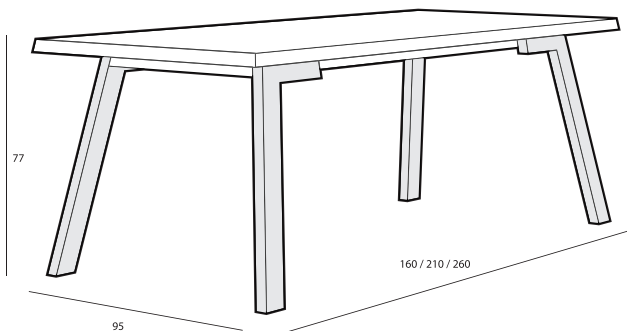

Catwalker

Information

Designer: Sander van der Haar
 Design year: 2011
 Material: Oak stained in 4 colours with a matt finish.

What if a table becomes a showplace like a catwalk on a fashion show? Where Living, eating and talking around it becomes a solid but dynamic stage for all daily activities.

Colours

Natural White Wash White / Grey Blue / Grey Black

Dimensions

Available sizes

1600 x 950 x 770 mm, 60 kg
 2100 x 950 x 770 mm, 70 kg
 2600 x 950 x 770 mm, 80 kg

*Different sizes on request

Marks

*Specifications are subject to change without prior notice.
 Colours on screen/print are not representative.

Catwalker

Dimensions