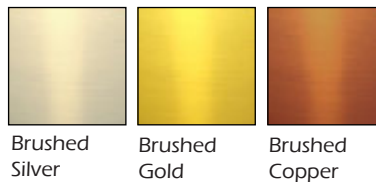

Discover I & I Large

Information

Designer: Sander van der Haar
 Design year: 2009
 Weight: 1,2 kg (Discover I) 1,5 kg (Discover I Large)
 Material: Steel frame with a polyvinyl/cotton shade
 Remark: E27 fitting, max 100W
 Cord and ceiling cap included

Colours of inside Bottom shade

Colours of Top and Bottom shade

Dimensions

Marks

*Specifications are subject to change without prior notice.
 Colours on screen/print are not representative.