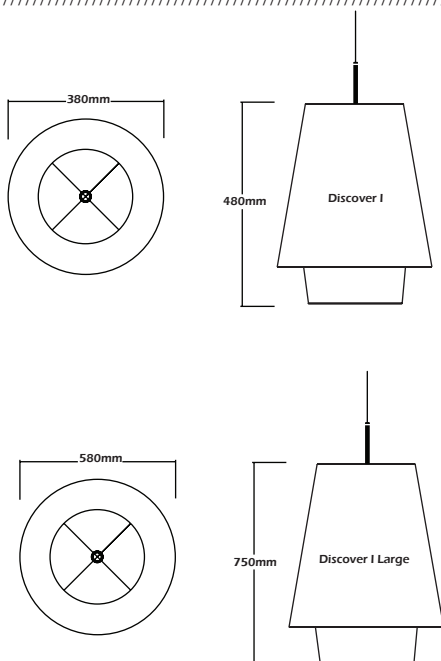

Discover I & I Large

Information

Designer: Sander van der Haar
 Design year: 2009
 Weight: 1,2 kg (Discover I) 1,5 kg (Discover I Large)
 Material: Steel frame with a polyvinyl/cotton shade
 Remark: E27 fitting, max 100W
 Cord and ceiling cap included

Colours of inside Bottom shade

Colours of Top and Bottom shade

Dimensions

Marks

*Specifications are subject to change without prior notice.
 Colours on screen/print are not representative.