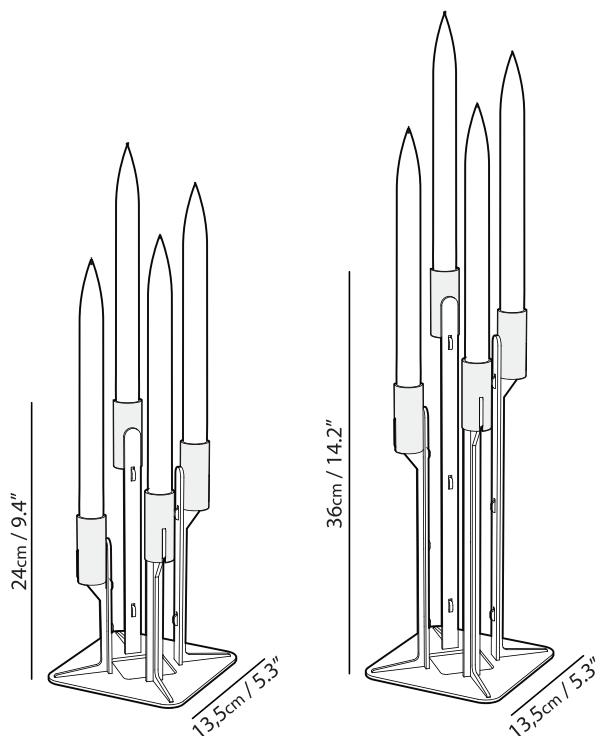

Marks

*Specifications are subject to change without prior notice.
Colours on screen/print are not representative.