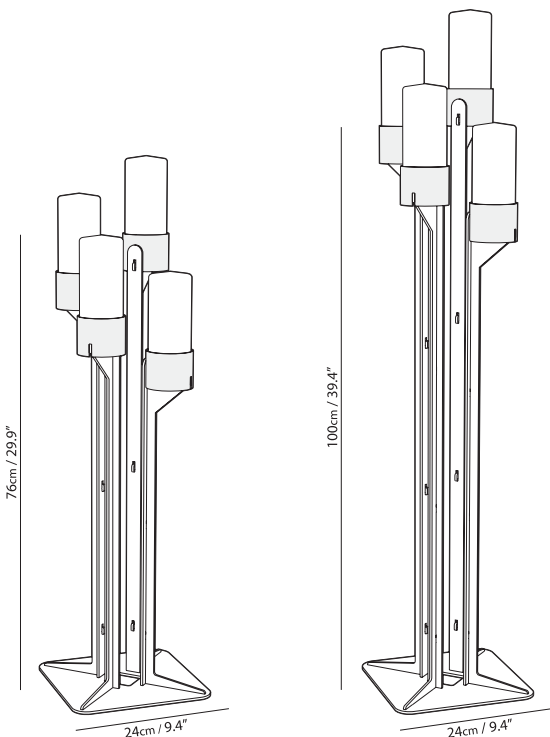

Highlights Large & Extra Large

Information

Designer: Spell
 Design year: 2011
 Material: Stainless steel and steel coated frame.

Light-up the wick as a firework and enjoy a wonderful and romantic light scene. Create your own composition, by combining various sizes and colors that can be placed anywhere in your home or at a restaurant.

Highlights is available in 2 sizes and comes with 4 candles of 70 mm ø

Colours

Mat White Mat Black

Available sizes

Large: 24 x 24 x 76 cm / 9.4 x 9.4 x 29.9 inch
 Extra Large: 24 x 24 x 100 cm / 9.4 x 9.4 x 39.4 inch

Weights

Large: 6,5 kg.
 Extra Large: 8,0 kg.

Marks

*Specifications are subject to change without prior notice.
 Colours on screen/print are not representative.