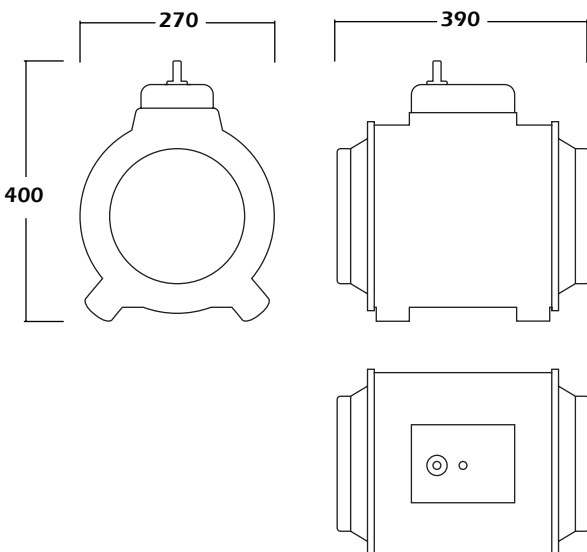

### Information

Designer: Georgios Maridakis  
Design year: 2007  
Weight: 15 kg.  
Material: Perspex, Aluminum  
Remark: Rare item, available on request

The Nautilus Aquarium peep box brings the secretive world of the deep sea to your home.

### Dimensions

\*Specifications are subject to change without prior notice.  
Colours on screen/print are not representative.