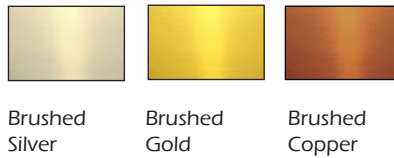

Odyssey low

Information

Designer: Sander vd Haar
 Design year: 2010
 Weight: 4.5kg *(package weight: +2 kg)
 Material: Steel with a polyvinyl /cotton shade
 Remark: 2 x E27 fitting, max 60W
 Cords and ceiling caps included

Colours of inside top shade

Dimensions

Colours of top and bottom shade

Marks

*10 m cable available on request

*Specifications are subject to change without prior notice.
 Colours on screen/print are not representative.