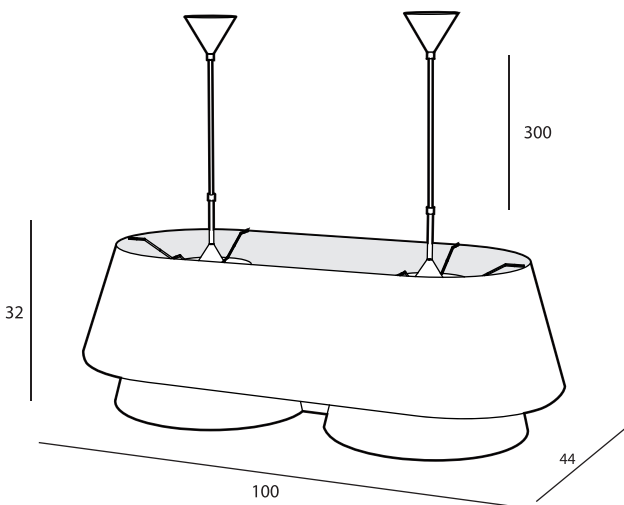

Odyssey low

Information

Designer: Sander vd Haar
 Design year: 2010
 Weight: 4.5kg *(package weight: +2 kg)
 Material: Steel with a polyvinyl /cotton shade
 Remark: 2 x E27 fitting, max 60W
 Cords and ceiling caps included

Colours of inside top shade

Dimensions

Colours of top and bottom shade

Marks

*10 m cable available on request

*Specifications are subject to change without prior notice.
 Colours on screen/print are not representative.