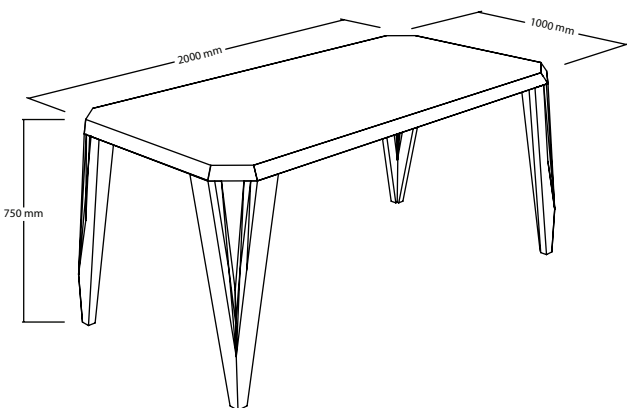

Secret

Information

Designer: Sander van der Haar
 Design year: 2009
 Weight: 25 kg.
 Material: MDF or oak with a variety of finishes

Diamonds are girl's best friend, this inspired us to create Secret. The diamond shaped angels and fissures give it a unique silhouette that is exciting and mysterious! Secret is the result of modern craftsmanship designed to suite any domestic space.

Colours

Dimensions

Available sizes

1600 x 900 x 780 mm
 1900 x 1000 x 780 mm
 2200 x 1000 x 780 mm
 3000 x 1000 x 780 mm
 *Different sizes on request

Marks

*Specifications are subject to change without prior notice.
 Colours on screen/print are not representative.