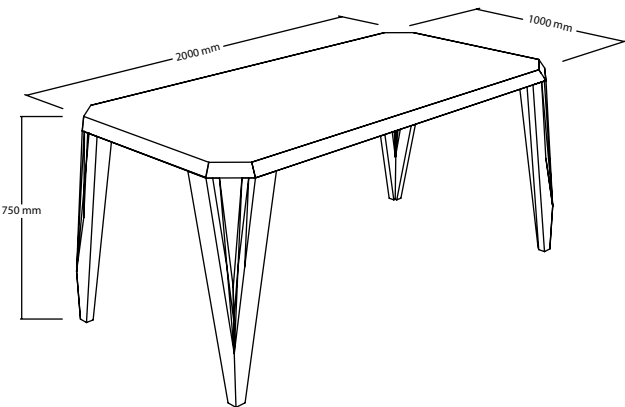

Secret

Information

Designer: Sander van der Haar
 Design year: 2009
 Weight: 25 kg.
 Material: MDF or oak with a variety of finishes

Diamonds are girl's best friend, this inspired us to create Secret. The diamond shaped angels and fissures give it a unique silhouette that is exciting and mysterious! Secret is the result of modern craftsmanship designed to suite any domestic space.

Colours

Dimensions

Available sizes

1600 x 900 x 780 mm
 1900 x 1000 x 780 mm
 2200 x 1000 x 780 mm
 3000 x 1000 x 780 mm
 *Different sizes on request

Marks

*Specifications are subject to change without prior notice.
 Colours on screen/print are not representative.