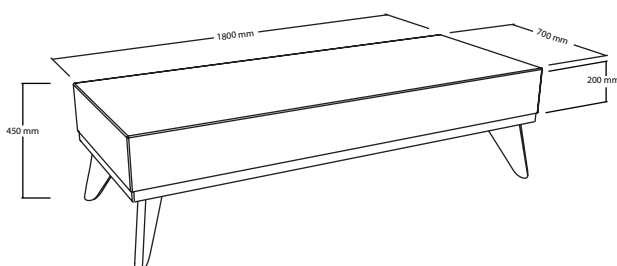

Sweet Sofa

Information

Designer: Sander van der Haar
 Design year: 2009
 Weight: 35 kg.
 Material: Beech Multiplex, coated foam rubber

This elegant Sweet Sofa is the big brother from the Sweet Collection. Sweet Sofa is coated in a layer that is both durable and delicious. In combination with a solid wooden frame, providing comfortable, eye-catching seating for any interior.

Colours seating

Colours Base

Dimensions

Marks

*Specifications are subject to change without prior notice.
 Colours on screen/print are not representative.