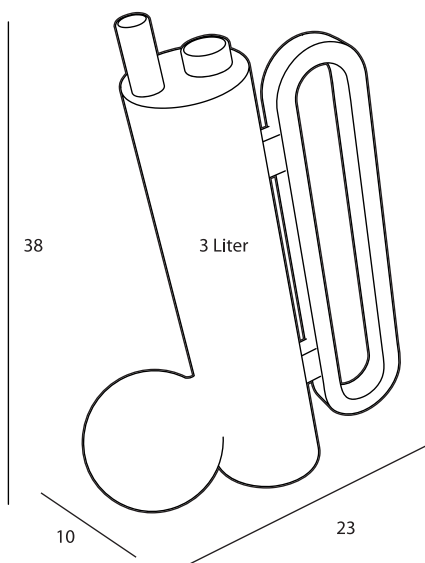

Taboo wateringcan

Information

Designer: Sander vd Haar
 Design year: 2003
 Weight: 0.3 kg *(package weight: +0.5 kg)
 Material: Polyethylene

A playful watering can with a wink! With the extra reservoir, inspired by super soakers, Taboo will always give your plants the bit of extra water, making sure they flourish.

Dimensions

Colours

Marks

*Specifications are subject to change without prior notice.
 Colours on screen/print are not representative.