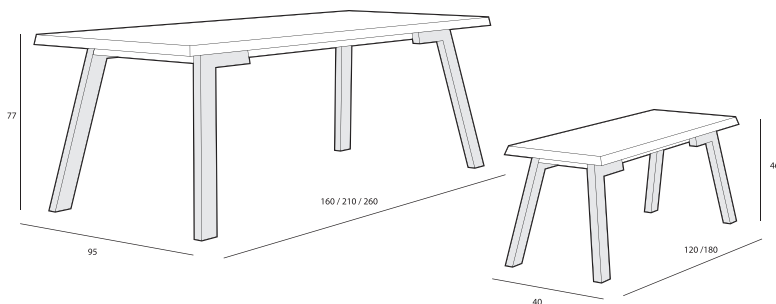

CATWALKER

TABLE AND BENCH

spell[®]

Different sizes and finishes

CATWALKER SOLID PLATFORM

This table and bench are inspired by the catwalk at a fashion show. These platforms become a stage for living and the solid, dynamic base serves for all daily activities. Standard stain shades, next to standard oak are: white, black, duo-tones: wit-gray and blue-gray.