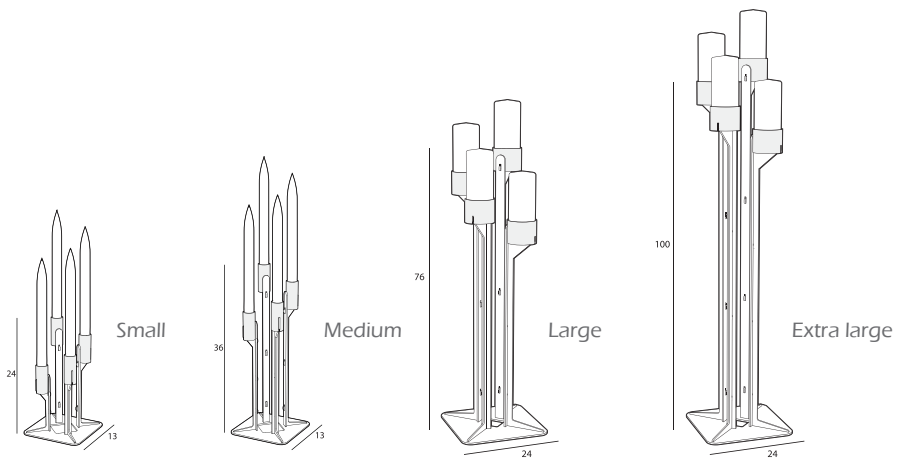

HIGHLIGHTS

CANDLE HOLDER

spell[®]

Including candles

HIGHLIGHTS

LIGHT UP THE WICK

Light up the wick as a firework and enjoy a wonderful and romantic light scene. Create your own composition, by combining various sizes and colours that can be placed anywhere in your home or at a restaurant.

Colours Small & Medium

White Yellow Black

Colours Large & Extra Large

White Black