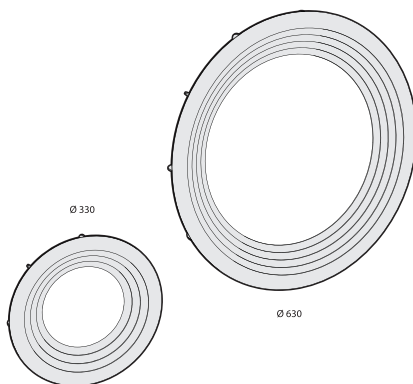

HOME LENS

CONVEX MIRROR

spell[®]

Welcome to a playful industry

HOME LENS

EXCITING DIMENSIONS

Look into the Home Lens mirror and dive into joyful perspectives that add exciting dimensions and reinvent any surrounding. Home Lens is a slightly convex mirror that is available in two elegant sizes and comes in a black, mat finish.