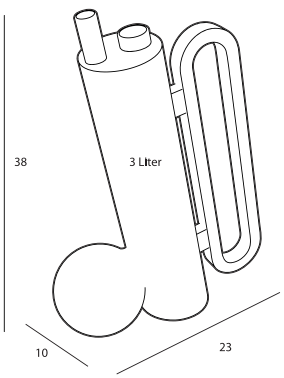

TABOO

WATERING CAN

A close-up photograph of a bright red plastic watering can. A hand is visible at the top right, gripping the handle. Water is being poured from the spout on the left, creating a clear stream. The background is plain white.

spell[®]

Welcome to a playful industry

TABOO

A WATERING CAN WITH A WINK

A playful watering can with a wink!
With the extra reservoir, inspired by super soakers, Taboo will always give your plants the bit of extra water, making sure they flourish.